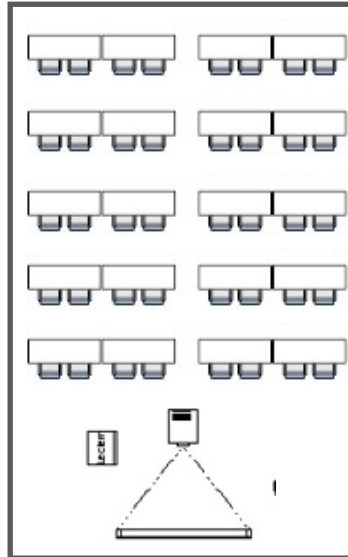

# Meeting Rooms

# Layouts & Capacity

## The Nelson Room

**Theatre Style**

Max Capacity 50

**Classroom Style**

Max Capacity 35

**U Shape**

Max Capacity 26

## The Boardroom

**Boardroom Setup**

Max Capacity 10

**U Shape**

Max Capacity 12