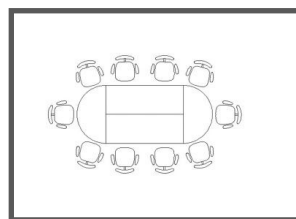

# Layouts & Capacity

## The Nelson Room

**Theatre Style**

Max Capacity 50

**Classroom Style**

Max Capacity 35

**U Shape**

Max Capacity 26

## The Boardroom

**Boardroom Setup**

Max Capacity 10

**U Shape**

Max Capacity 12