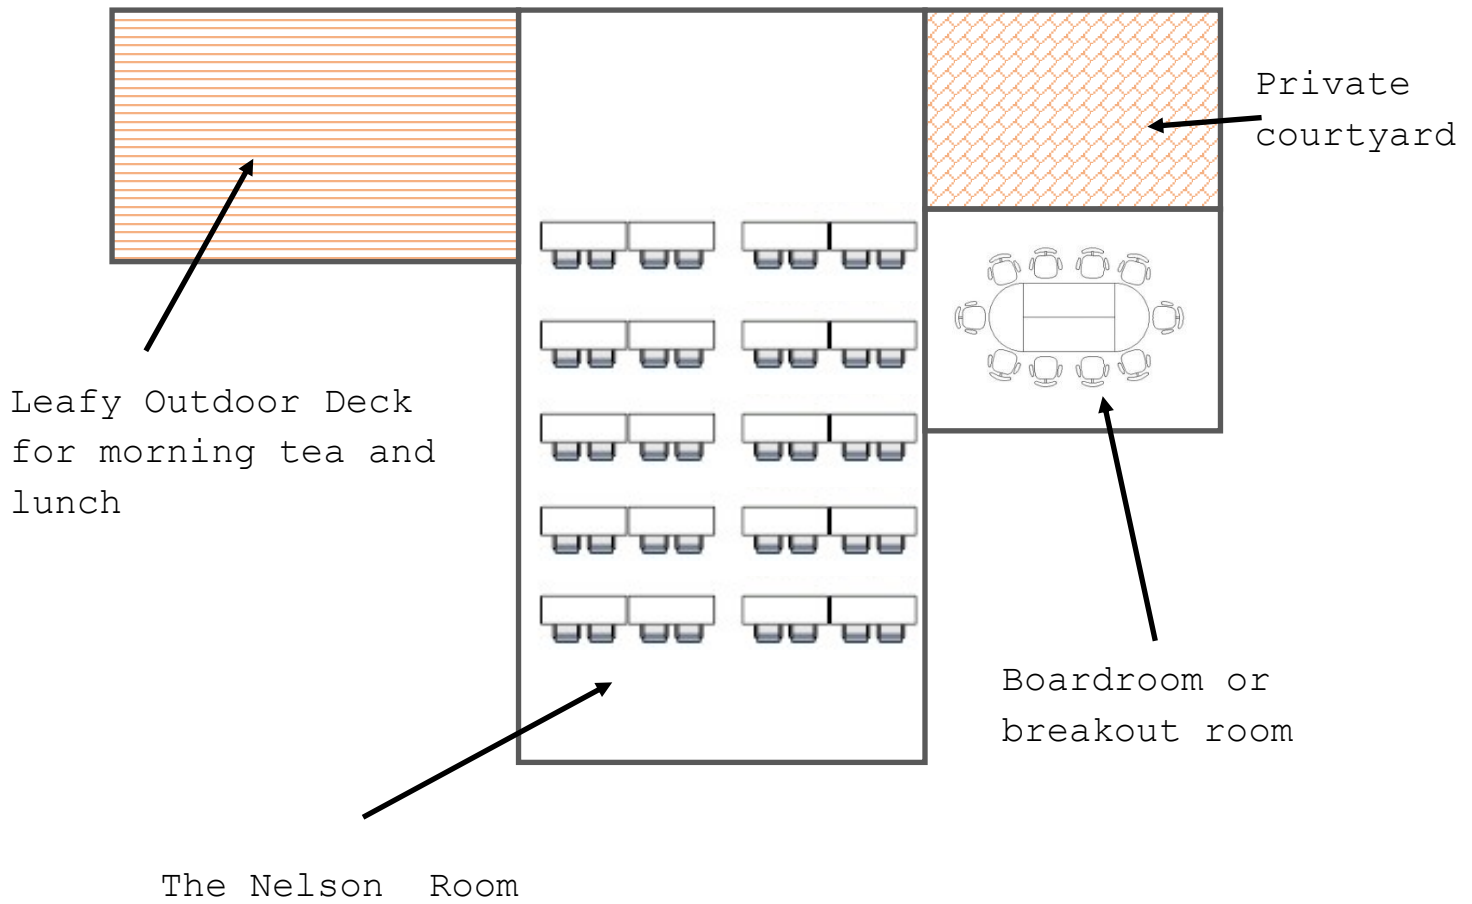

# Meeting Rooms

# Layouts & Capacity

## The Nelson Room

**Theatre Style**

Max Capacity 50

**Classroom Style**

Max Capacity 35

**U Shape**

Max Capacity 26

## The Boardroom

**Boardroom Setup**

Max Capacity 10

**U Shape**

Max Capacity 12