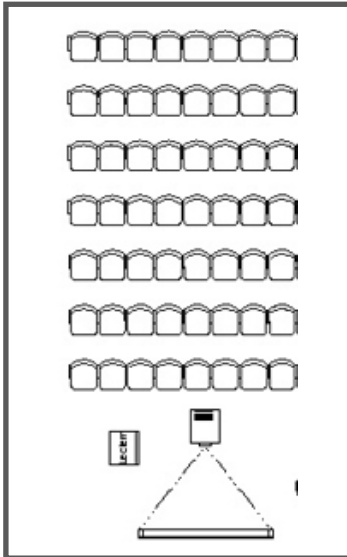

# Layouts & Capacity

## The Nelson Room

**Theatre Style**

Max Capacity 50

**Classroom Style**

Max Capacity 35

**U Shape**

Max Capacity 26

## The Boardroom

**Boardroom Setup**

Max Capacity 10

**U Shape**

Max Capacity 12