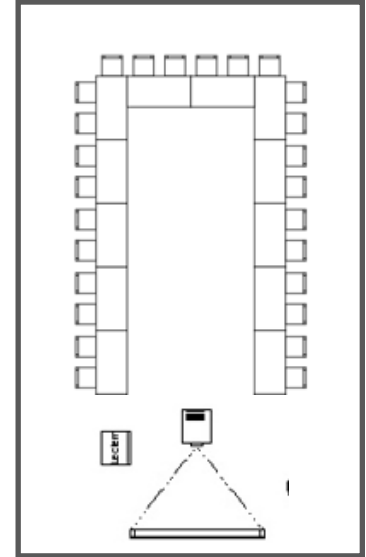

# Layouts & Capacity

## The Nelson Room

**Theatre Style**

Max Capacity 50

**Classroom Style**

Max Capacity 35

**U Shape**

Max Capacity 26

## The Boardroom

**Boardroom Setup**

Max Capacity 10

**U Shape**

Max Capacity 12